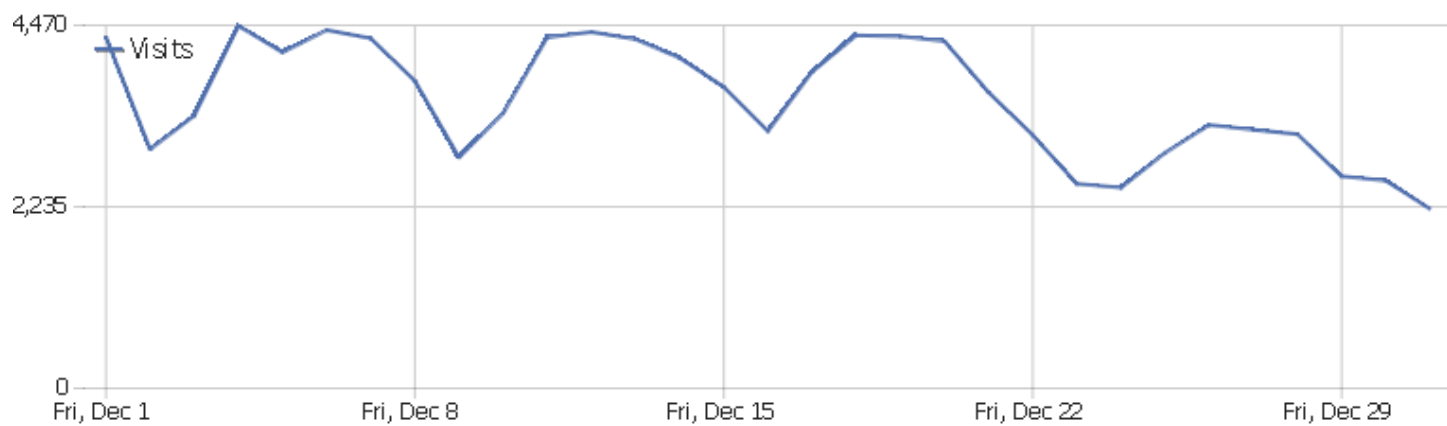

Visits Summary

Name	Value
Unique visitors	23,097
Users	3
Visits	110,337
Actions	200,130
Maximum actions in one visit	1,331
Actions per Visit	2
Avg. Visit Duration (in seconds)	00:00:32
Bounce Rate	72%

Country

Length of visits

Visit duration	Visits
0-10s	86,944
11-30s	10,508
31-60s	4,673
1-2 min	3,108
2-4 min	1,960
4-7 min	1,361
7-10 min	539
10-15 min	499
15-30 min	714
30+ min	173

Channel Type

Channel Type	Visits	Actions	Actions per Visit	Avg. Time on Website	Bounce Rate	Revenue
Direct Entry	75,185	122,502	2	00:00:29	76%	\$0
Search Engines	17,681	28,837	2	00:00:23	70%	\$0
Websites	16,233	46,232	3	00:00:56	52%	\$0
Social Networks	768	1,702	2	00:00:38	61%	\$0
Campaigns	470	857	2	00:00:30	63%	\$0